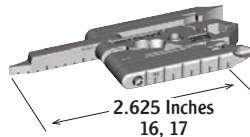

### Screwdrivers, Drill & File

Standard  
position:  
Swing one  
tool open.

### Measuring Tools & Extensions

Extend #1 flat screwdriver. 1/4 and  
1/8 inch marks are on one side,  
5 mm marks are on opposite side.