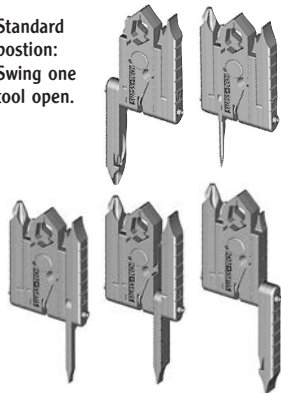

Working Positions

Screwdrivers, Drill & File

Standard
position:
Swing one
tool open.