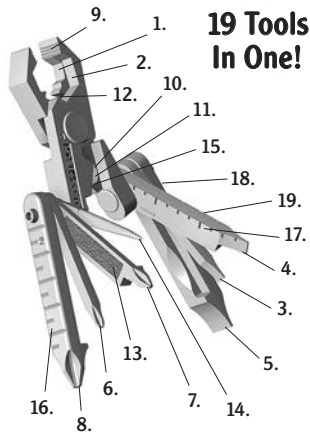

Micro-Max™ 19-in-1

**19 Tools
In One!**

Precision-Crafted Tools

1. 1/4 Inch Hex Wrench
2. 7/16 Inch Hex Wrench
3. #0 Flat Screwdriver
4. #1 Flat Screwdriver
5. #2 Flat Screwdriver
6. #0 Phillips Screwdriver
7. #1 Phillips Screwdriver
8. #2 Phillips Screwdriver
9. Pliers
10. Wire Cutter
11. Wire Stripper
12. Wire Crimper
13. Nail File
14. Hand Drill
15. Bottle Opener
16. Inches Ruler
17. Inches Ruler Extension
18. mm Ruler
19. mm Ruler Extension