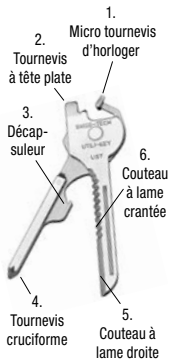

SWISS+TECH®

First in Key Ring Products™

Mode d'emploi du 6 en 1 Utili-Key®

Pour ouvrir/déverrouiller :
Éloignez les lames de l'outil Utili-Key® de vous et ouvrez-le attentivement en écartant les extrémités, tel qu'illustré.

Positions de travail :

MISE EN GARDE!

Utili-Key® comporte un couteau à lame de rasoir affûtée pour tout type de coupes. L'utilisateur doit toujours veiller à éloigner de lui l'extrémité affûtée.

www.swisstechtools.com

800-414-8799

ST74041

Garantie limitée À VIE

Ce produit est garanti à vie à l'acheteur initial contre tout défaut de matériau ou de fabrication. Durant la période de garantie, ce produit est réparé ou remplacé par un produit de valeur égale ou supérieure, hormis les gravures ou impressions personnalisées.

Les dommages dus à l'usure normale (notamment l'usure des piles et les revêtements de surface), une réparation ou une modification, un mauvais usage, un abus, une négligence, un accident, un entreposage et une manipulation inappropriés, le feu, un nettoyage non approprié, des circonstances non attribuées directement aux défauts de fabrication ou un cas de force majeure sont exclus.

CETTE GARANTIE EST EN REMPLACEMENT DE TOUTES LES AUTRES GARANTIES, EXPLICITES OU IMPLICITES, Y COMPRIS, MAIS DE MANIÈRE NON LIMITATIVE, LA GARANTIE DE QUALITÉ MARCHANDE ET DE CONVENANCE, RELATIVE À UNE QUESTION PRÉCISE.

Cette garantie vous confère des droits légaux spécifiques ainsi que d'autres droits variant d'un État à l'autre. Renvoyez simplement votre produit de marque SWISS+TECH® affranchi et assuré à l'adresse suivante :

Swiss+Tech Products
30725 Solon Industrial Pkwy
Solon, OH 44139